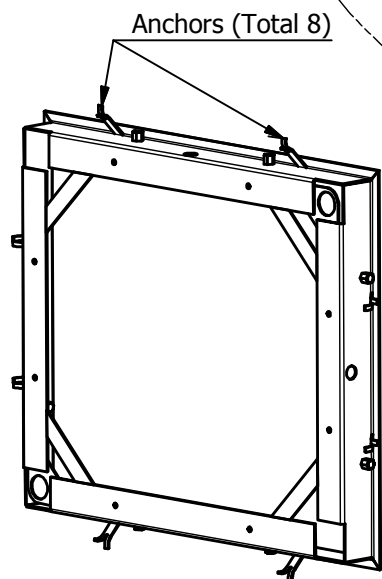

Drawing property of "Gram Precision, S.L."
Exhibition, total or partial copy, or use in manufacturing processes
without the written consent is forbidden

DIMENSIONS TABLE (mm)		
MODEL	A	B
MC-1210	1225	1025
MC-1212	1225	1225
MC-1512	1525	1225
MC-1515	1525	1525
MC-2015	2025	1525

0	First edition		26/07/2019
RV		DESCRIPTION	DATE
 General Scale: -		MC One piece pit frame Facility works	
		Sheet: 01/01	Drawing paper: A3