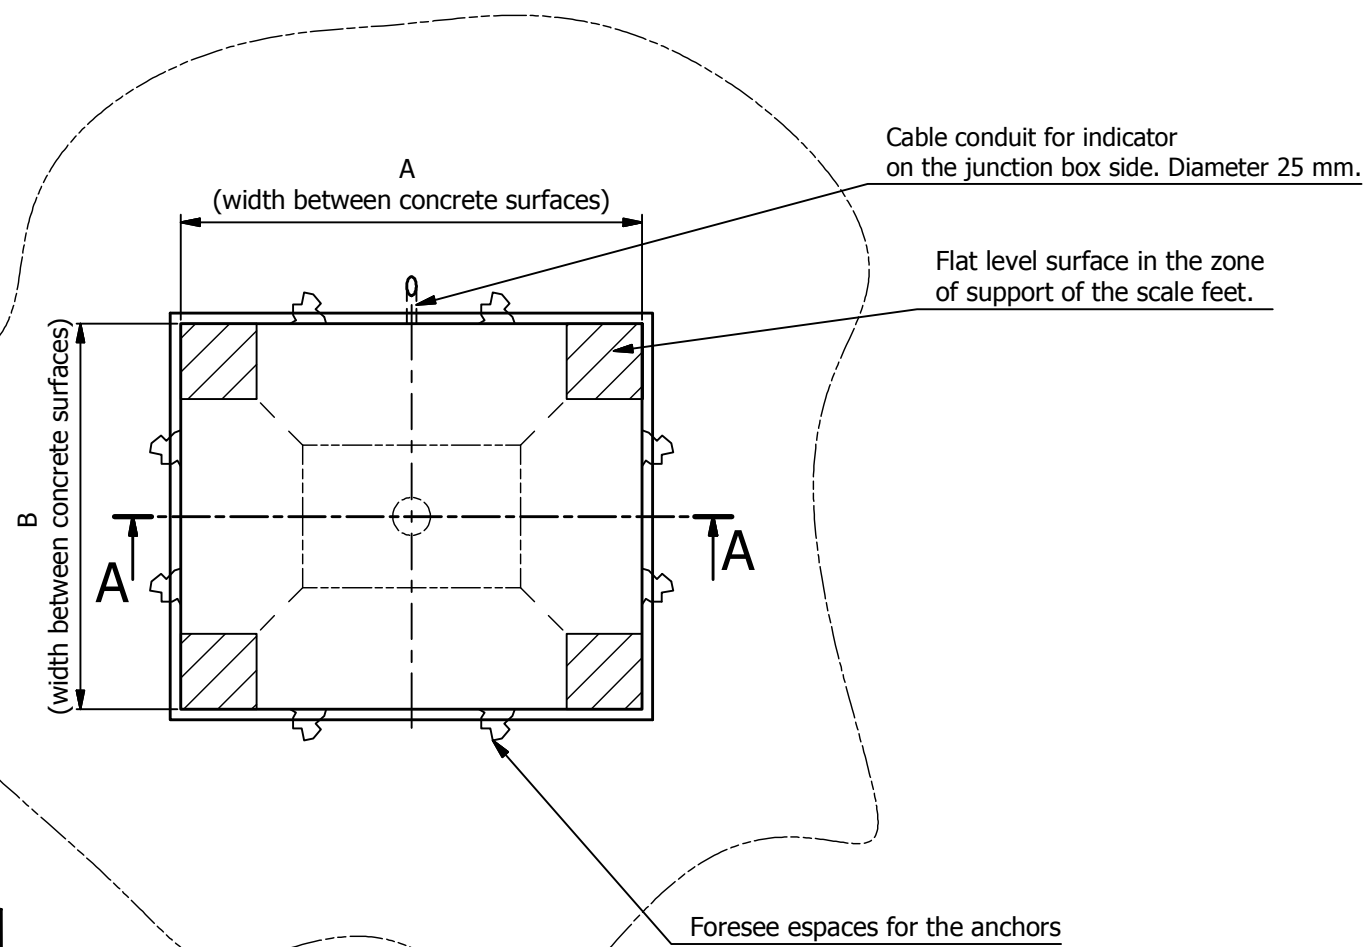

Drawing property of "Gram Precision, S.L."
Exhibition, total or partial copy, or use in manufacturing processes
without the written consent is forbidden

DIMENSIONS TABLE (mm)		
MODEL	A	B
MC-1210	1225	1025
MC-1212	1225	1225
MC-1512	1525	1225
MC-1515	1525	1525
MC-2015	2025	1525

0	First edition		26/07/2019
RV		DESCRIPTION	DATE
 General Scale: -		MC One piece pit frame Facility works	
		Sheet: 01/01	Drawing paper: A3