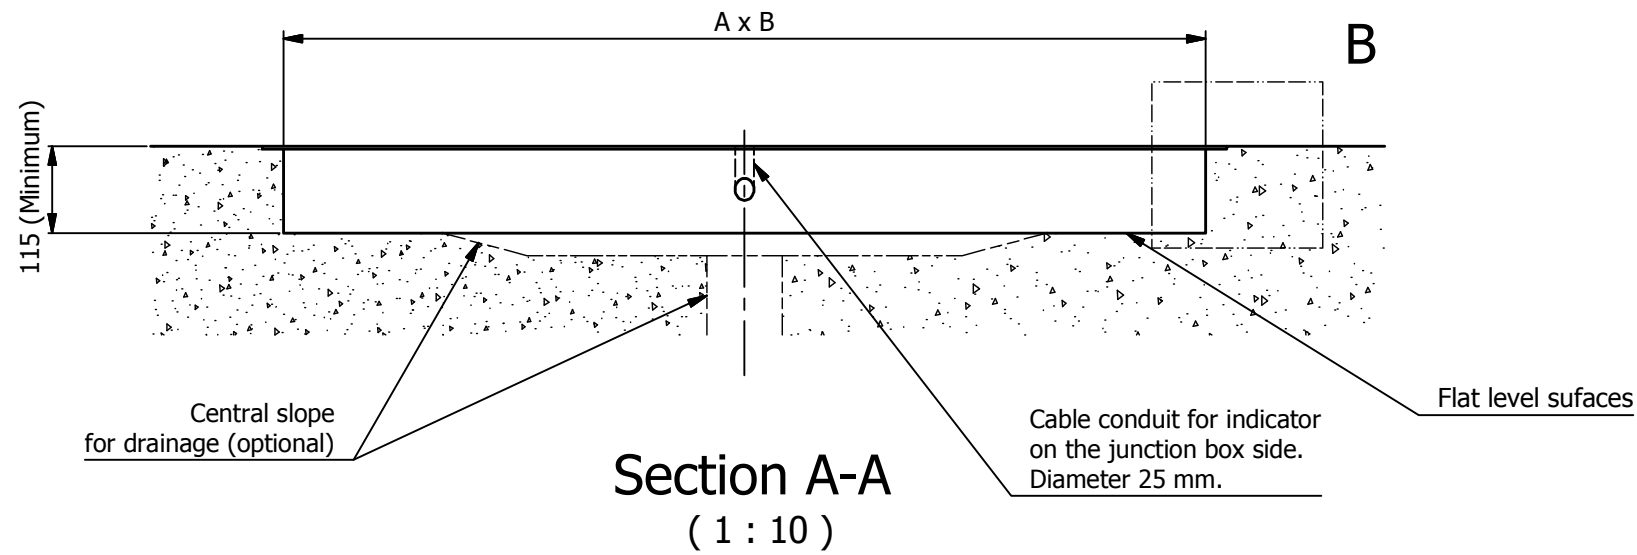

Drawing property of "Gram Precision, S.L."
Exhibition, total or partial copy, or use in manufacturing processes
without the written consent is forbidden

DIMENSIONS TABLE (mm)		
MODEL	A	B
MC-1210	1225	1025
MC-1212	1225	1225
MC-1512	1525	1225
MC-1515	1525	1525
MC-2015	2025	1525

0	First edition		26/07/2019
RV		DESCRIPTION	DATE
 General Scale: -		MC One piece pit frame Facility works	
		Sheet: 01/01	Drawing paper: A3