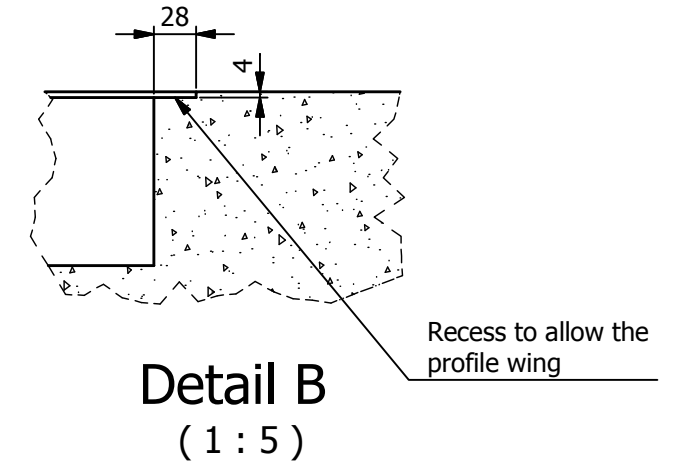

Drawing property of "Gram Precision, S.L."
Exhibition, total or partial copy, or use in manufacturing processes
without the written consent is forbidden

DIMENSIONS TABLE (mm)		
MODEL	A	B
MC-1210	1225	1025
MC-1212	1225	1225
MC-1512	1525	1225
MC-1515	1525	1525
MC-2015	2025	1525

0	First edition		26/07/2019
RV		DESCRIPTION	DATE
 General Scale: -		MC One piece pit frame Facility works	
		Sheet: 01/01	Drawing paper: A3